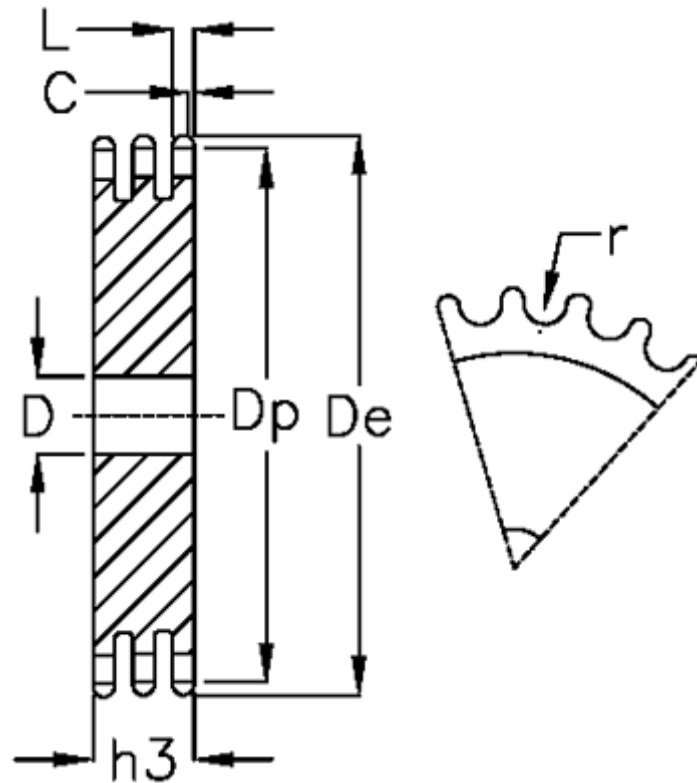

Article number: 616023008110

Description: Plate wheel 16 B-3 Z=110 triplex

Measures

C = 3

D = 40

De = 902

Dp = 889.48

For chain size = 1 tomme x 17,02 mm

For chain type = 16 B-3

h3 = 79.6

L = 15.8

Number of teeth = 110

r = 15.88